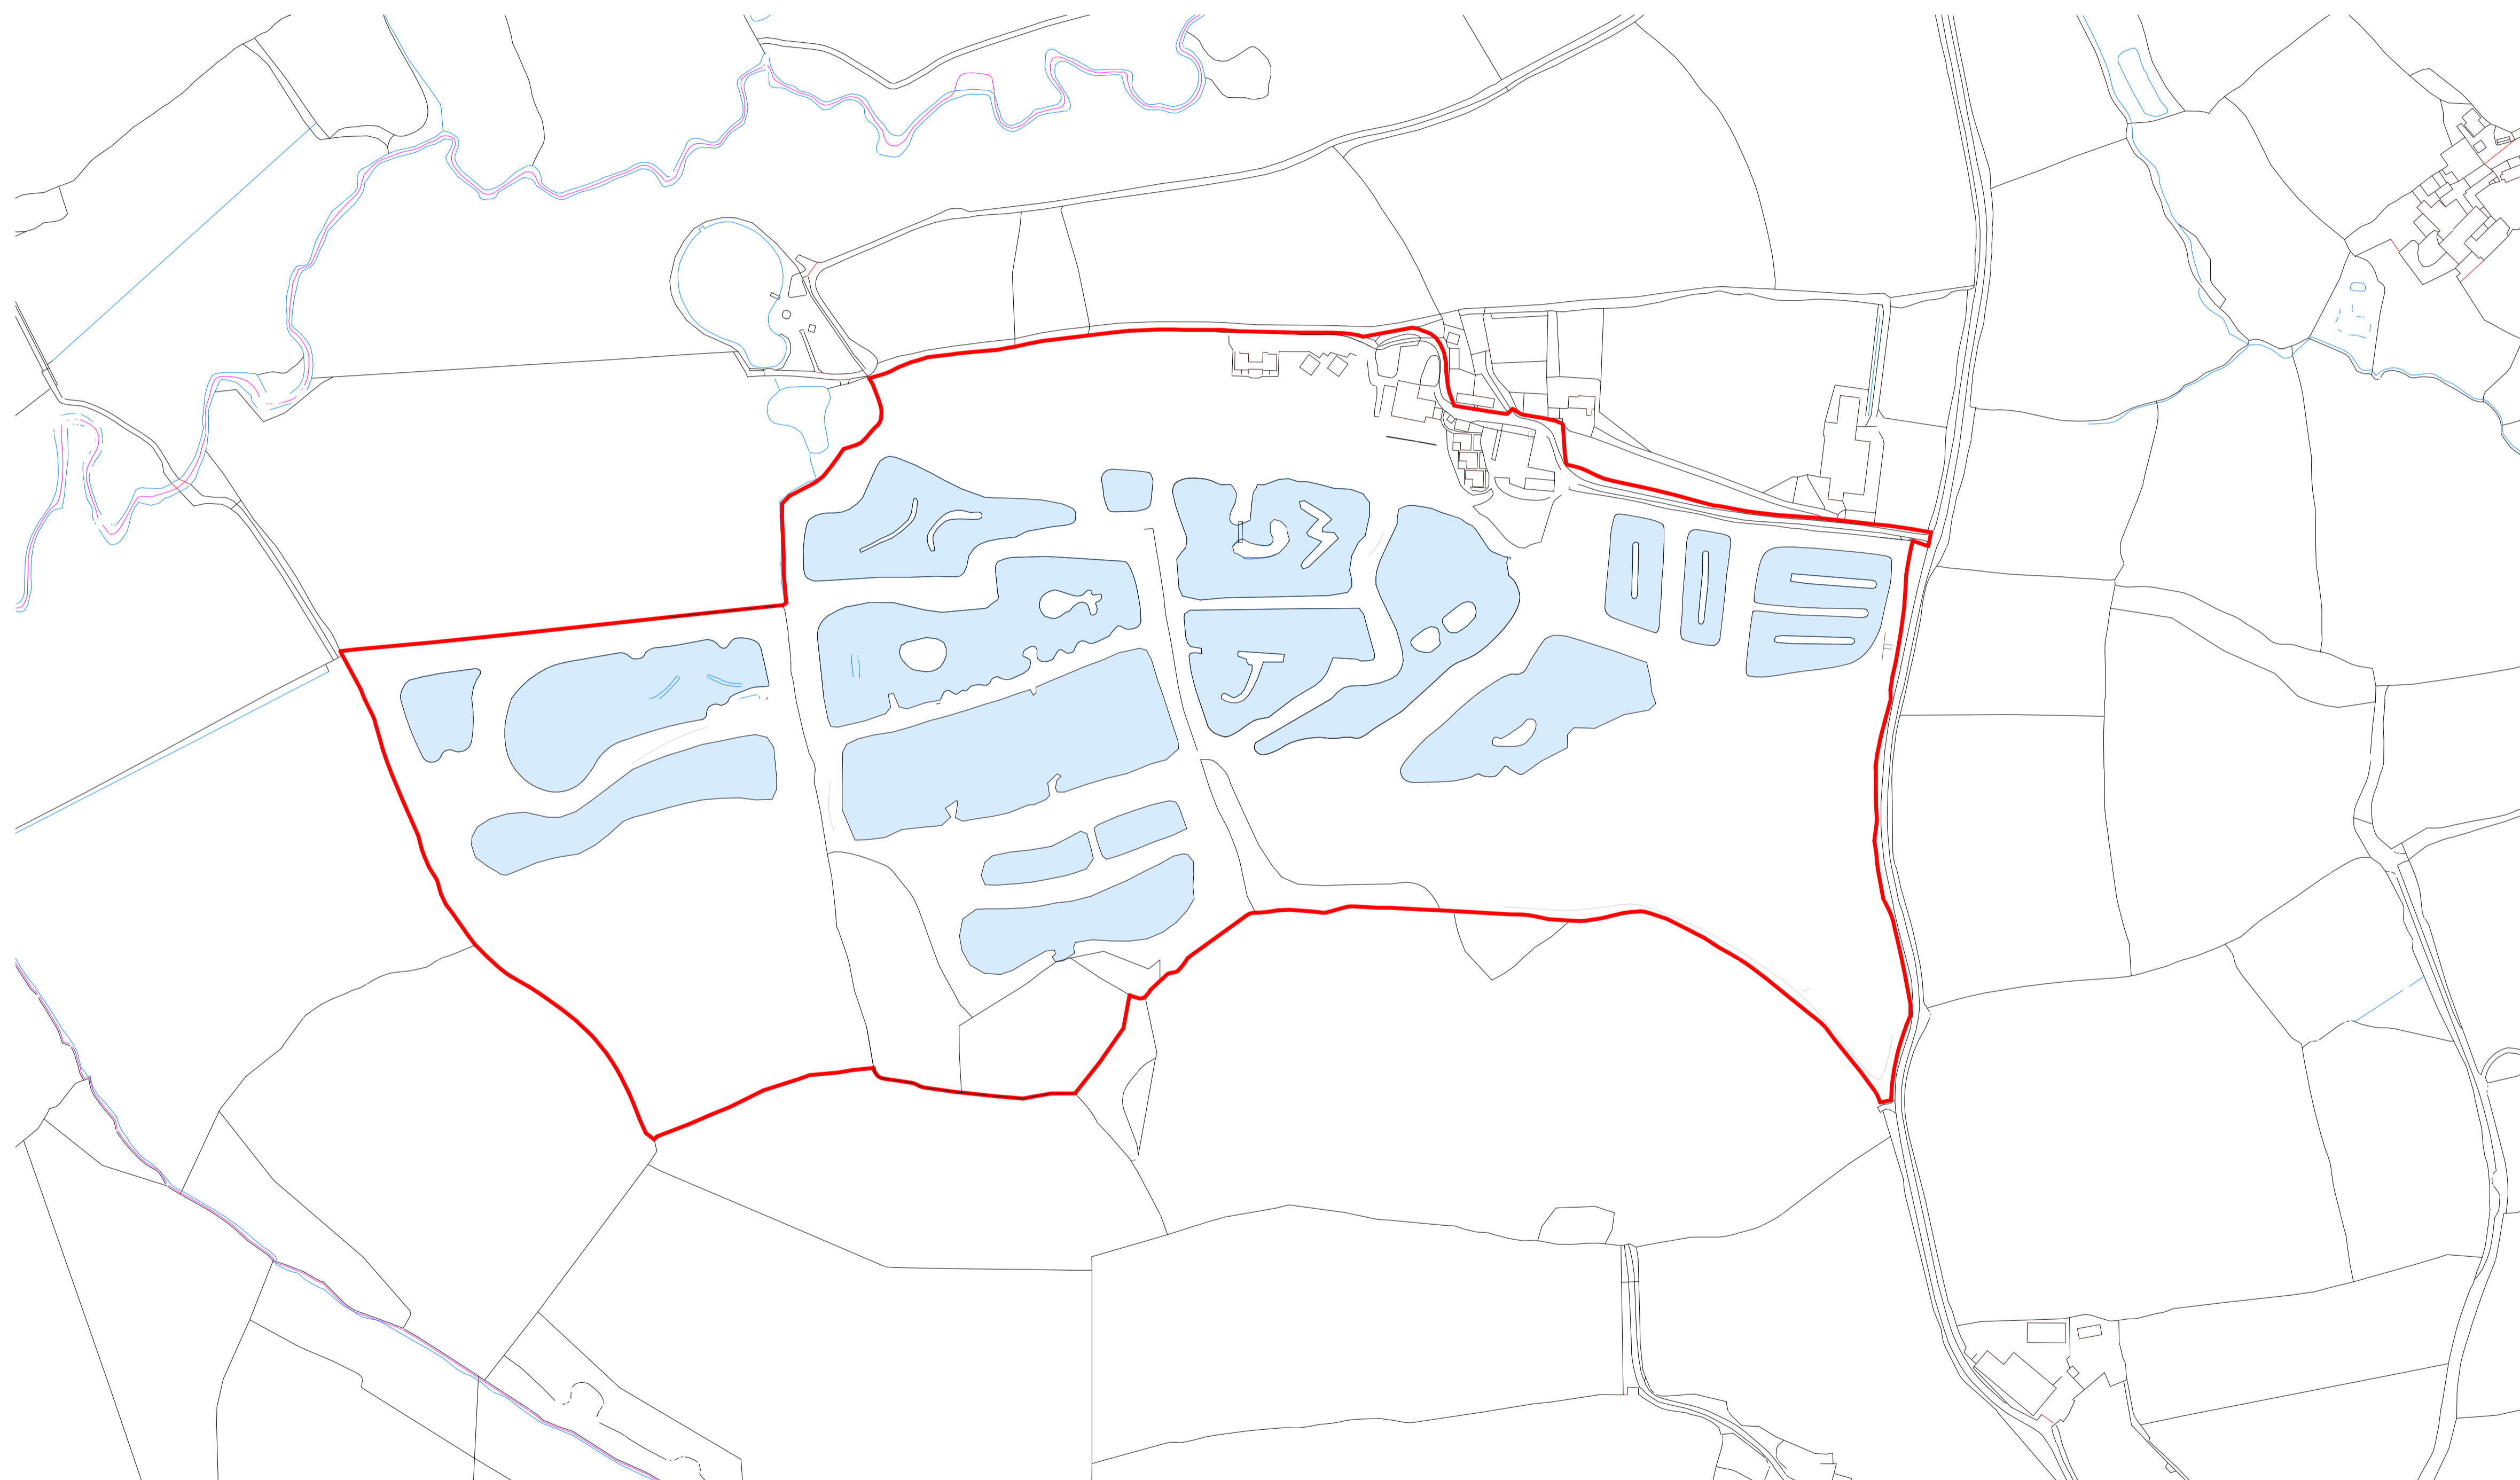

TREWIN DESIGN ARCHITECTS

1 Stanhope Square Holsworthy Devon EX22 6DR - 01409253013
www.trewin-design.co.uk - create@trewin-design.co.uk

Location Plan
1 : 2500

Drawing title
Location Plan

Job title
Proposed Development, Clawford Lakes
Clawton, Holsworthy, Devon EX22 6PN

Client
Mr S. Twiss

Stage	Outline	Drawing number	7806 01 - 001
Scale @ A1	1 : 2500	Revision	A
Date	06.12.19	Checked by	JRT
Drawn by	AV	Checked by	JRT

Revision	Description	Date	Initials
A	North Arrow	24.08.20